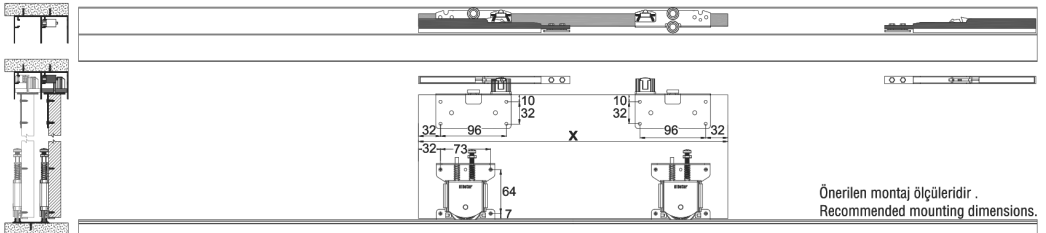

■ Product Properties

- System working from the inside sliding wardrobe system.
- Bottom roller can be apply height adjustable.
- Able to use wooden panel.
- Able to use glass application because of middle profile frames.
- Carrying capacity is 60 kg per door.
- Able to use door thickness 18 - 22 mm.
- Doors Can not be jump to up because of adjustable upper guides.
- With the brake system inside the rail, system has soft closing opening and closing way.
- Due to high quality ball bearing, system provides silent and durable working function.
- Easy and quick installation.
- Systems can be assembled by screwing the holes without opening the hole on the cabinet.
- Able to use 2 or 3 or 4 door.
- Upper guides includes rollers that made tpu enjection.
- You can follow installation videos of our products on www.albaturas.com
- Decorative handle profiles are available special for this system.

WEB

PDF

MONTAGE
VIDEO

SRG 100 C
MONTAGE
VIDEO

* Verilen ölçüler bağlayıcı değildir. Önerilen kurulum ölçüleridir. Albatur ürün özelliklerinde haber vermeden değişiklik yapabilir.

* The given dimension are not binding. These are recommended assemble dimensions. Albatur can make alteration to product specification without notice.

İÇ KAPAK MONTAJI / INTERNAL DOOR ASSEMBLY

DIŞ KAPAK MONTAJI / EXTERNAL DOOR ASSEMBLY

Önerilen montaj ölçüleridir.
Recommended mounting dimensions.

* Verilen ölçüler bağlayıcı değildir. Önerilen kurulum ölçüleridir. Albatur ürün özelliklerinde haber vermeden değişiklik yapılabilir.