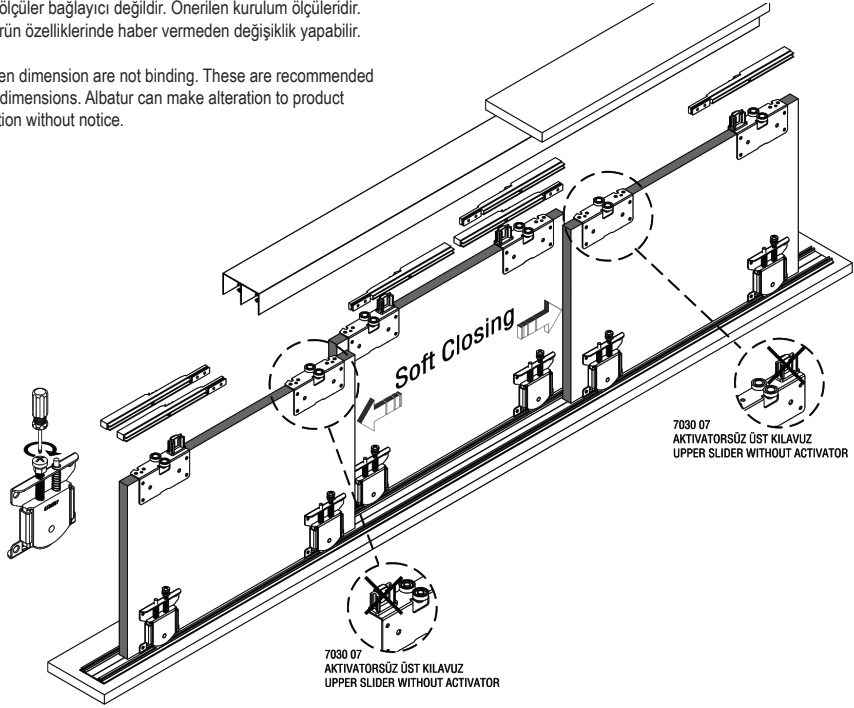

■ Product Properties

- System working from the inside sliding wardrobe system.
- Bottom roller can be apply height adjustable.
- Able to use wooden panel.
- Able to use glass application because of middle profile frames.
- Carrying capacity is 60 kg per door.
- Able to use door thickness 18 - 22 mm.
- Doors Can not be jump to up because of adjustable upper guides.
- With the brake system inside the rail, system has soft closing opening and closing way.
- Due to high quality ball bearing, system provides silent and durable working function.
- Easy and quick installation.
- Systems can be assembled by screwing the holes without opening the hole on the cabinet.
- Able to use 2 or 3 or 4 door.
- Upper guides includes rollers that made tpu enjection.
- You can follow installation videos of our products on www.albaturas.com
- Decorative handle profiles are available special for this system.

WEB

PDF

MONTAGE
VIDEO

SRG 100 C
MONTAGE
VIDEO

* Verilen ölçüler bağlayıcı değildir. Önerilen kurulum ölçüleridir. Albatur ürün özelliklerinde haber vermeden değişiklik yapabilir.

* The given dimension are not binding. These are recommended assemble dimensions. Albatur can make alteration to product specification without notice.

İÇ KAPAK MONTAJI / INTERNAL DOOR ASSEMBLY

DIŞ KAPAK MONTAJI / EXTERNAL DOOR ASSEMBLY

Önerilen montaj ölçüleridir.
Recommended mounting dimensions.

* Verilen ölçüler bağlayıcı değildir. Önerilen kurulum ölçüleridir. Albatur ürün özelliklerinde haber vermeden değişiklik yapılabilir.

* The given dimension are not binding. These are recommended asamble dimensions. Albatur can make alteration to product specification without notice.

DIŞ KAPAK MONTAJI / EXTERNAL DOOR ASSEMBLY

İÇ KAPAK MONTAJI / INTERNAL DOOR ASSEMBLY