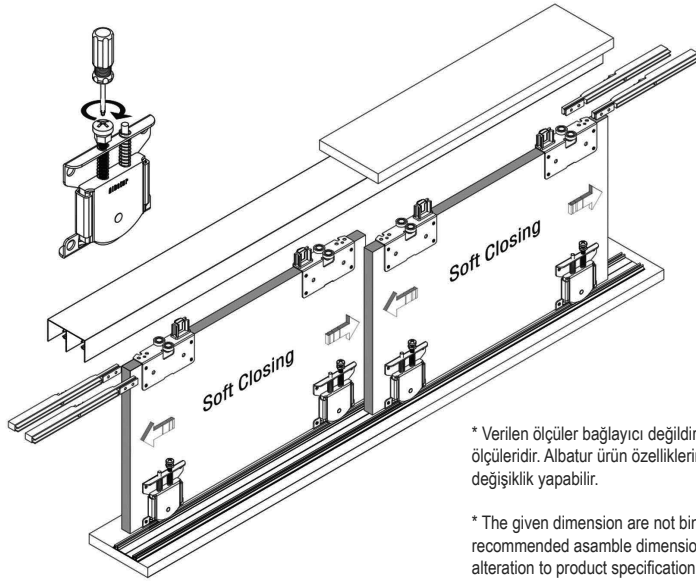

■ Product Properties

- System working from the inside sliding wardrobe system.
- Bottom roller can be apply height adjustable.
- Able to use wooden panel.
- Able to use glass application because of middle profile frames.
- Carrying capacity is 60 kg per door.
- Able to use door thickness 18 - 22 mm.
- Doors Can not be jump to up because of adjustable upper guides.
- With the brake system inside the rail, system has soft closing opening and closing way.
- Due to high quality ball bearing, system provides silent and durable working function.
- Easy and quick installation.
- Systems can be assembled by screwing the holes without opening the hole on the cabinet.
- Able to use 2 or 3 or 4 door.
- Upper guides includes rollers that made tpu enjection.
- You can follow installation videos of our products on www.albaturas.com
- Decorative handle profiles are available special for this system.

WEB

PDF

MONTAGE
VIDEO

SRG 100 C
MONTAGE
VIDEO

* Verilen ölçüler bağlayıcı değildir. Önerilen kurulum ölçüleridir. Albatur ürün özelliklerinde haber vermeden değişiklik yapabilir.

* The given dimension are not binding. These are recommended assemble dimensions. Albatur can make alteration to product specification without notice.

İÇ KAPAK MONTAJI / INTERNAL DOOR ASSEMBLY

DIŞ KAPAK MONTAJI / EXTERNAL DOOR ASSEMBLY

Önerilen montaj ölçüleridir.
Recommended mounting dimensions.

* Verilen ölçüler bağlayıcı değildir. Önerilen kurulum ölçüleridir. Albatur ürün özelliklerinde haber vermeden değişiklik yapılabilir.

* The given dimension are not binding. These are recommended asamble dimensions. Albatur can make alteration to product specification without notice.

DIŞ KAPAK MONTAJI / EXTERNAL DOOR ASSEMBLY

İÇ KAPAK MONTAJI / INTERNAL DOOR ASSEMBLY