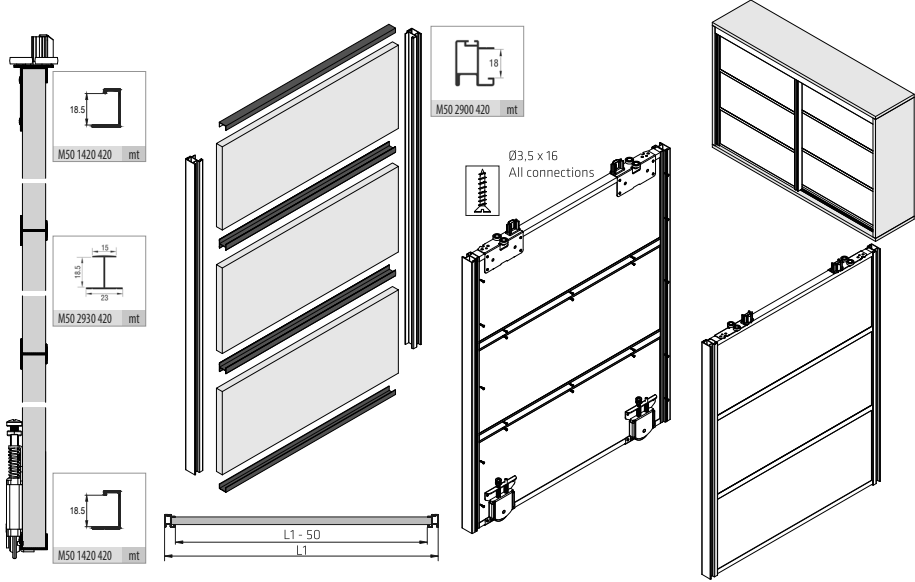

■ Product Properties

- System working from the inside sliding wardrobe system.
- Bottom roller can be apply height adjustable.
- Able to use wooden panel.
- Able to use glass application because of middle profile frames.
- Carrying capacity is 60 kg per door.
- Able to use door thickness 18 - 22 mm.
- Doors Can not be jump to up because of adjustable upper guides.
- With the brake system inside the rail, system has soft closing opening and closing way.
- Due to high quality ball bearing, system provides silent and durable working function.
- Easy and quick installation.
- Systems can be assembled by screwing the holes without opening the hole on the cabinet.
- Able to use 2 or 3 or 4 door.
- Upper guides includes rollers that made tpu enjection.
- You can follow installation videos of our products on www.albaturas.com
- Decorative handle profiles are available special for this system.

İÇ KAPAK MONTAJI / INTERNAL DOOR ASSEMBLY

DIŞ KAPAK MONTAJI / EXTERNAL DOOR ASSEMBLY

Önerilen montaj ölçüleridir.
Recommended mounting dimensions.

* Verilen ölçüler bağlayıcı değildir. Önerilen kurulum ölçüleridir. Albatur ürün özelliklerinde haber vermeden değişiklik yapılabilir.

* The given dimension are not binding. These are recommended asamble dimensions. Albatur can make alteration to product specification without notice.

DIŞ KAPAK MONTAJI / EXTERNAL DOOR ASSEMBLY

İÇ KAPAK MONTAJI / INTERNAL DOOR ASSEMBLY

Önerilen montaj ölçüleridir .Recommended mounting dimensions.

KULP PROFİLİ MONTAJ PLANI / HANDLE PROFILE INSTALLATION PLAN

KULP PROFİLİ MONTAJ PLANI / HANDLE PROFILE INSTALLATION PLAN

* Verilen ölçüler bağlayıcı değildir. Önerilen kurulum ölçüleridir. Albatur ürün özelliklerinde haber vermeden değişiklik yapabilir.