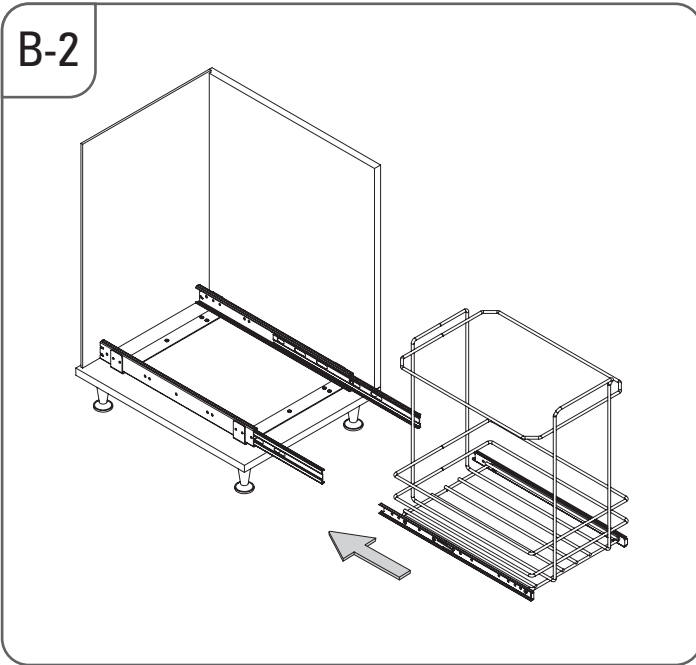

- KAPAĞA MONTE TELESKOPIK RAYLI ZEMİN BAĞLANTILI ÇÖP KOVASI 35 LİTRE MONTAJ ŞEMASI
- BOTTOM MOUNTED WASTE BIN WITH TELESCOPIC RAIL MOUNTED TO LID 35 LITER MOUNTING INSTRUCTIONS

C-2

6x
3,5x16

C-3

2x RYSB
M5x15

C-4

D-1

3x
4x16

E-1