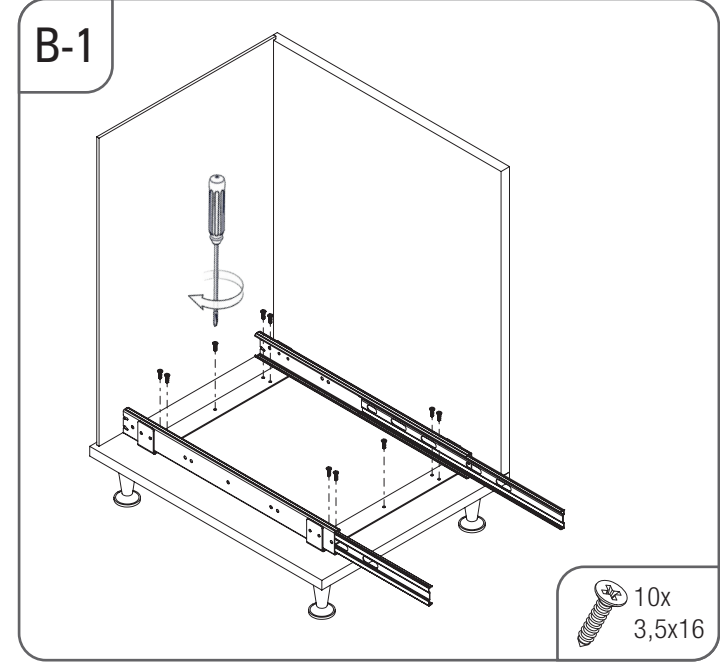

- KAPAĞA MONTE TELESKOPIK RAYLI ZEMİN BAĞLANTILI ÇÖP KOVASI 35 LİTRE MONTAJ ŞEMASI
- BOTTOM MOUNTED WASTE BIN WITH TELESCOPIC RAIL MOUNTED TO LID 35 LITER MOUNTING INSTRUCTIONS

C-2

6x
3,5x16

C-3

2x RYSB
M5x15

C-4

D-1

3x
4x16

E-1