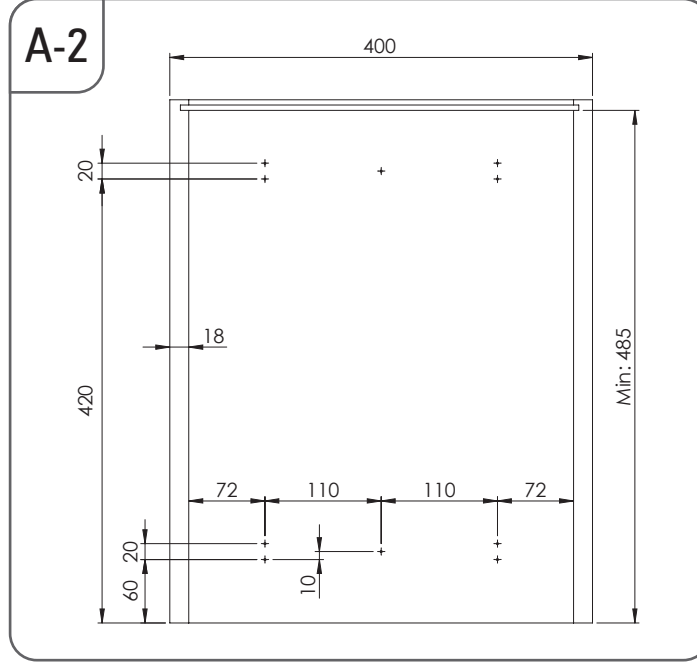

- KAPAĞA MONTE TELESKOPIK RAYLI ZEMİN BAĞLANTILI ÇÖP KOVASI 35 LİTRE MONTAJ ŞEMASI
- BOTTOM MOUNTED WASTE BIN WITH TELESCOPIC RAIL MOUNTED TO LID 35 LITER MOUNTING INSTRUCTIONS

C-2

6x
3,5x16

C-3

2x RYSB
M5x15

C-4

D-1

3x
4x16

E-1