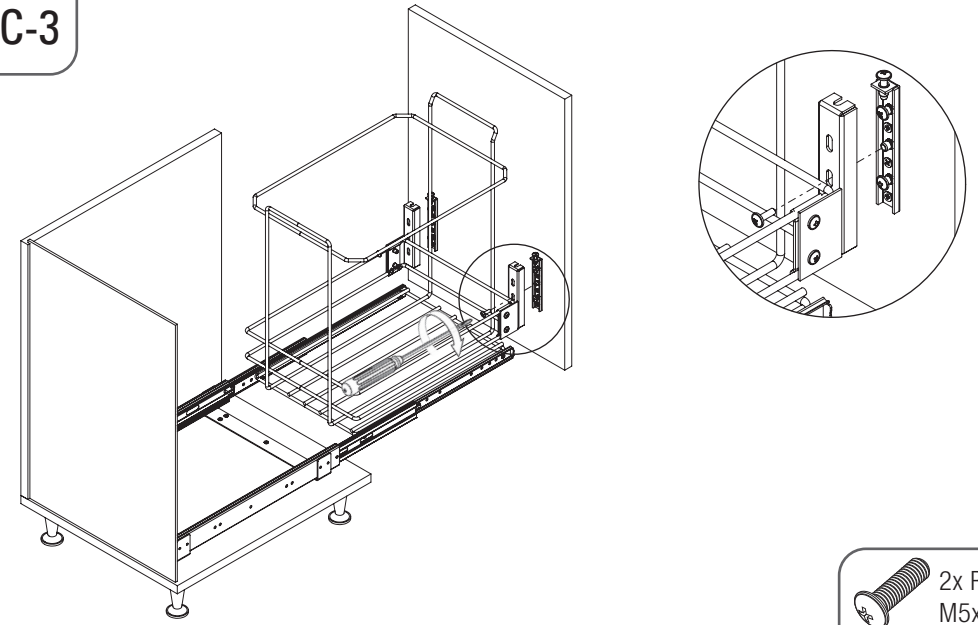

- KAPAĞA MONTE TELESKOPIK RAYLI ZEMİN BAĞLANTILI ÇÖP KOVASI 35 LİTRE MONTAJ ŞEMASI
- BOTTOM MOUNTED WASTE BIN WITH TELESCOPIC RAIL MOUNTED TO LID 35 LITER MOUNTING INSTRUCTIONS

C-2

6x
3,5x16

C-3

2x RYSB
M5x15

C-4

D-1

3x
4x16

E-1