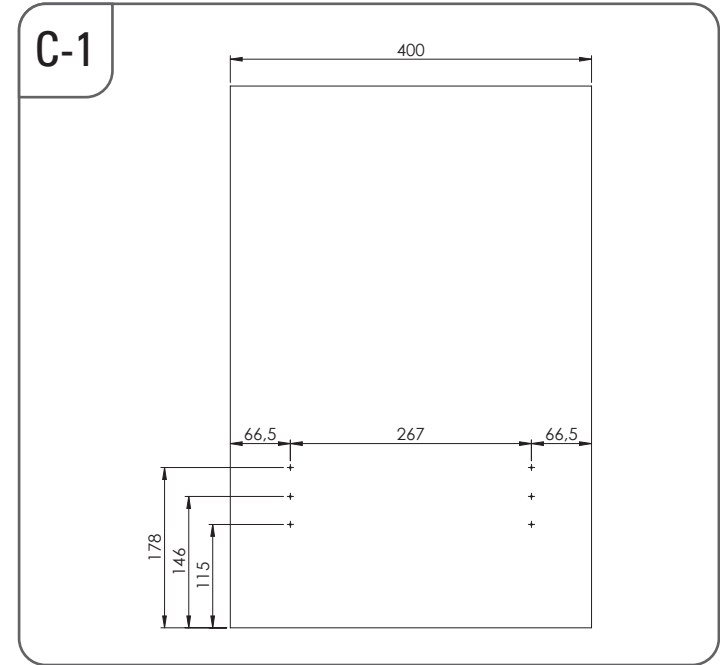

- KAPAĞA MONTE TELESKOPIK RAYLI ZEMİN BAĞLANTILI ÇÖP KOVASI 35 LİTRE MONTAJ ŞEMASI
- BOTTOM MOUNTED WASTE BIN WITH TELESCOPIC RAIL MOUNTED TO LID 35 LITER MOUNTING INSTRUCTIONS

C-2

6x
3,5x16

C-3

2x RYSB
M5x15

C-4

D-1

3x
4x16

E-1