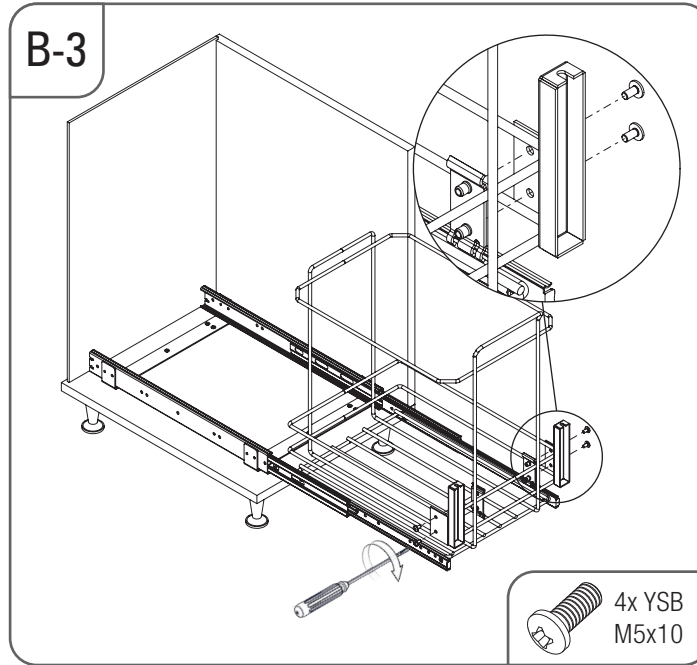

- KAPAĞA MONTE TELESKOPIK RAYLI ZEMİN BAĞLANTILI ÇÖP KOVASI 35 LİTRE MONTAJ ŞEMASI
- BOTTOM MOUNTED WASTE BIN WITH TELESCOPIC RAIL MOUNTED TO LID 35 LITER MOUNTING INSTRUCTIONS

C-2

6x
3,5x16

C-3

2x RYSB
M5x15

C-4

D-1

3x
4x16

E-1