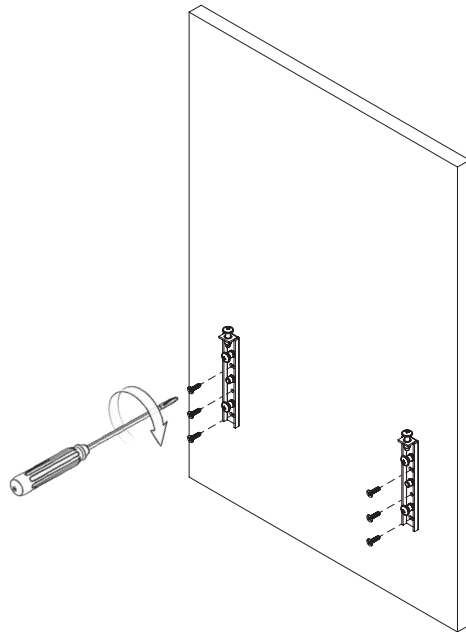

- KAPAĞA MONTE TELESKOPIK RAYLI ZEMİN BAĞLANTILI ÇÖP KOVASI 35 LİTRE MONTAJ ŞEMASI
- BOTTOM MOUNTED WASTE BIN WITH TELESCOPIC RAIL MOUNTED TO LID 35 LITER MOUNTING INSTRUCTIONS

C-2

6x
3,5x16

C-3

2x RYSB
M5x15

C-4

D-1

3x
4x16

E-1