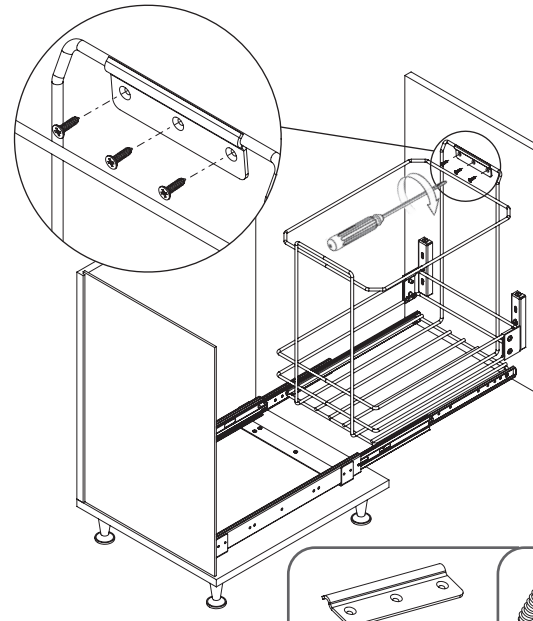

- KAPAĞA MONTE TELESKOPIK RAYLI ZEMİN BAĞLANTILI ÇÖP KOVASI 35 LİTRE MONTAJ ŞEMASI
- BOTTOM MOUNTED WASTE BIN WITH TELESCOPIC RAIL MOUNTED TO LID 35 LITER MOUNTING INSTRUCTIONS

C-2

6x
3,5x16

C-3

2x RYSB
M5x15

C-4

D-1

3x
4x16

E-1