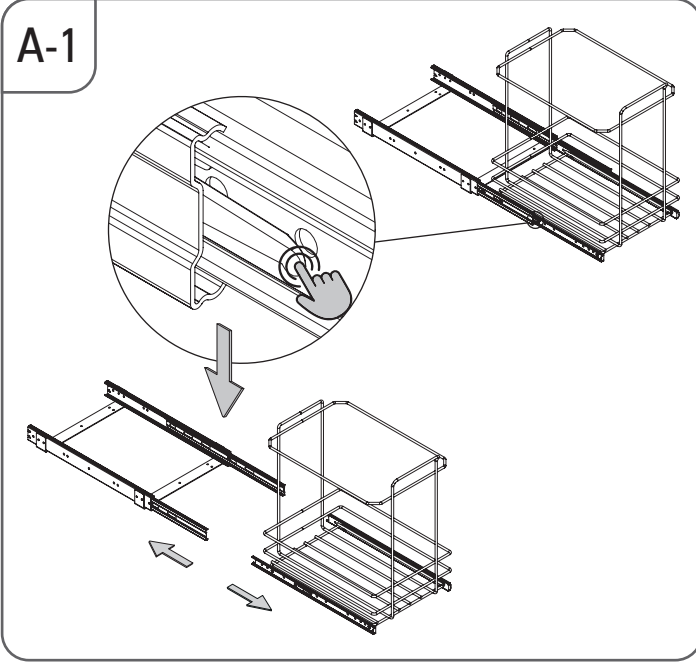

- KAPAĞA MONTE TELESKOPIK RAYLI ZEMİN BAĞLANTILI ÇÖP KOVASI 35 LİTRE MONTAJ ŞEMASI
- BOTTOM MOUNTED WASTE BIN WITH TELESCOPIC RAIL MOUNTED TO LID 35 LITER MOUNTING INSTRUCTIONS

C-2

6x
3,5x16

C-3

2x RYSB
M5x15

C-4

D-1

3x
4x16

E-1