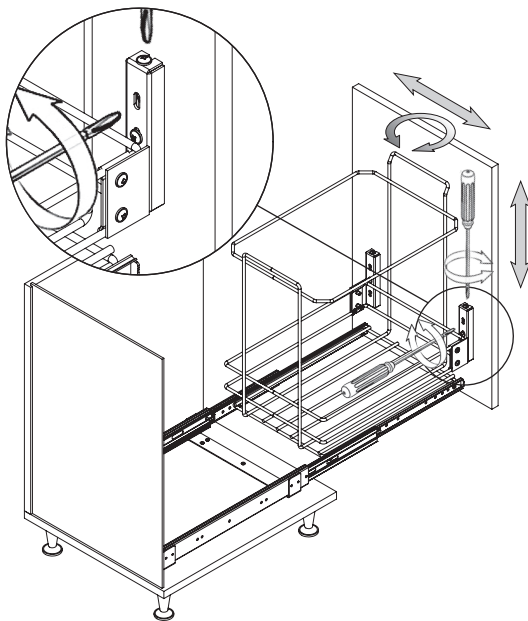

- KAPAĞA MONTE TELESKOPIK RAYLI ZEMİN BAĞLANTILI ÇÖP KOVASI 35 LİTRE MONTAJ ŞEMASI
- BOTTOM MOUNTED WASTE BIN WITH TELESCOPIC RAIL MOUNTED TO LID 35 LITER MOUNTING INSTRUCTIONS

C-2

6x
3,5x16

C-3

2x RYSB
M5x15

C-4

D-1

3x
4x16

E-1