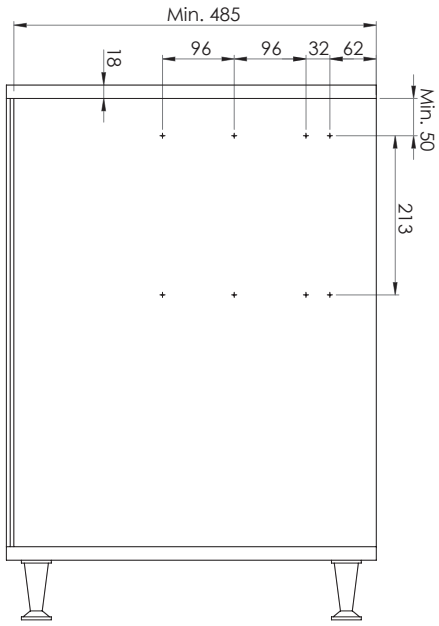

- GİZLİ RAYLI ALÜMİNYUM FONKSİYONEL KRAVATLIK - KEMERLIK MONTAJ ŞEMASI (SAĞ)
- UNDERMOUNT RAIL ALUMINIUM FUNCTIONAL TIE-BELT RACK MOUNTING INSTRUCTIONS (RIGHT)

STARAX

A-1