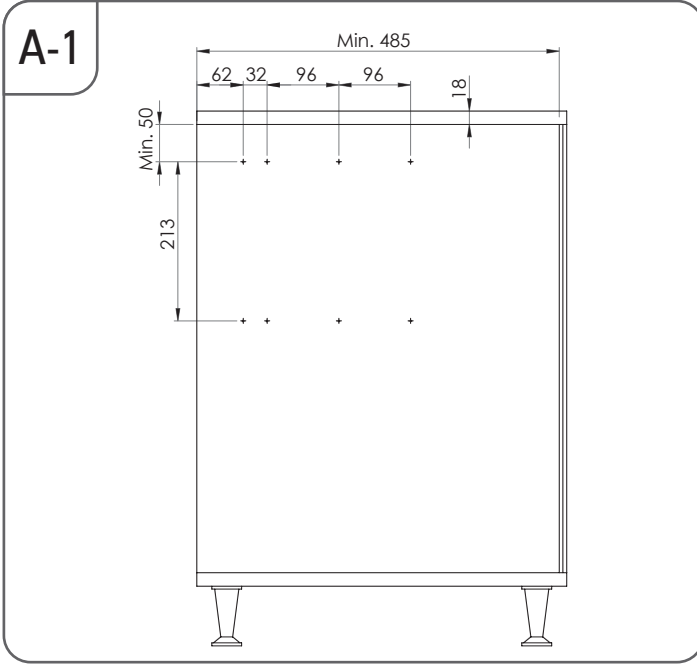

- GİZLİ RAYLI ALÜMİNYUM FONKSİYONEL KRAVATLIK - KEMERLİK MONTAJ ŞEMASI (SOL)
- UNDERMOUNT RAIL ALUMINIUM FUNCTIONAL TIE-BELT RACK MOUNTING INSTRUCTIONS (LEFT)

STARAX

- GİZLİ RAYLI ALÜMİNYUM FONKSİYONEL KRAVATLIK - KEMERLIK MONTAJ ŞEMASI (SAĞ)
- UNDERMOUNT RAIL ALUMINIUM FUNCTIONAL TIE-BELT RACK MOUNTING INSTRUCTIONS (RIGHT)