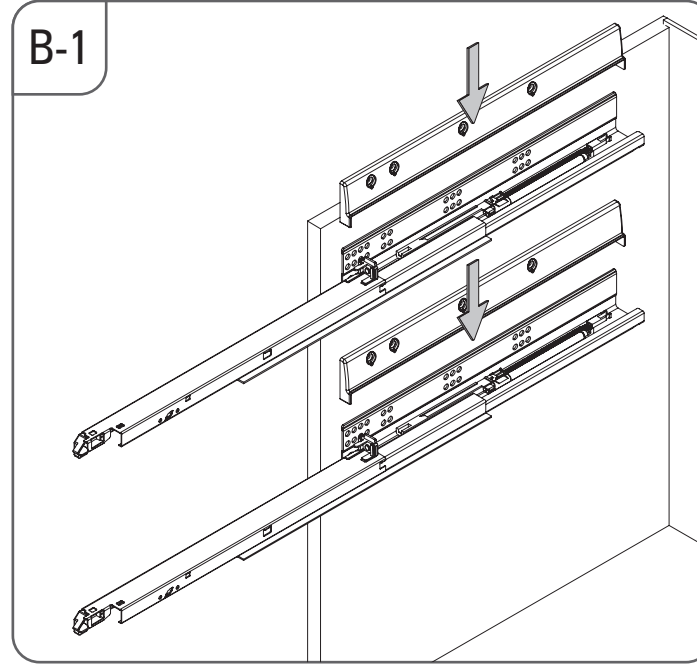

- GİZLİ RAYLI ALÜMİNYUM FONKSİYONEL KRAVATLIK - KEMERLİK MONTAJ ŞEMASI (SOL)
- UNDERMOUNT RAIL ALUMINIUM FUNCTIONAL TIE-BELT RACK MOUNTING INSTRUCTIONS (LEFT)

STARAX

- GİZLİ RAYLI ALÜMİNYUM FONKSİYONEL KRAVATLIK - KEMERLIK MONTAJ ŞEMASI (SAĞ)
- UNDERMOUNT RAIL ALUMINIUM FUNCTIONAL TIE-BELT RACK MOUNTING INSTRUCTIONS (RIGHT)