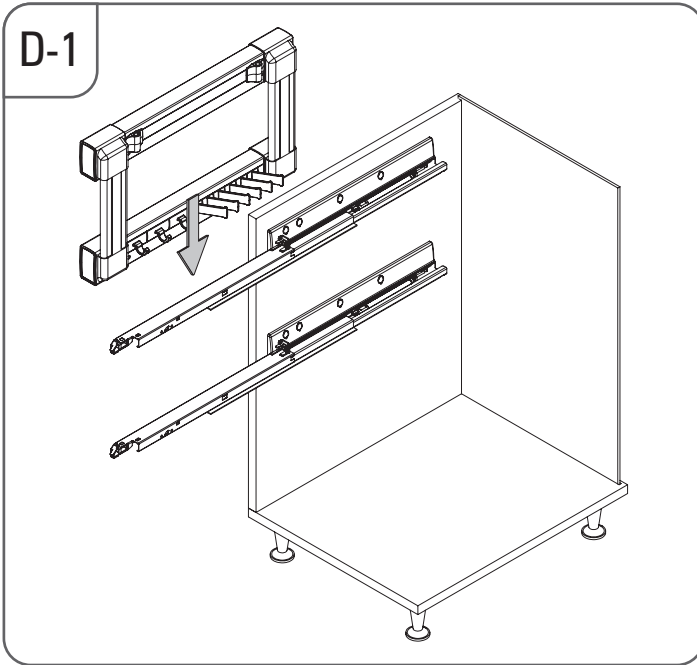

- GİZLİ RAYLI ALÜMİNYUM FONKSİYONEL KRAVATLIK - KEMERLİK MONTAJ ŞEMASI (SOL)
- UNDERMOUNT RAIL ALUMINIUM FUNCTIONAL TIE-BELT RACK MOUNTING INSTRUCTIONS (LEFT)

STARAX

- GİZLİ RAYLI ALÜMİNYUM FONKSİYONEL KRAVATLIK - KEMERLIK MONTAJ ŞEMASI (SAĞ)
- UNDERMOUNT RAIL ALUMINIUM FUNCTIONAL TIE-BELT RACK MOUNTING INSTRUCTIONS (RIGHT)