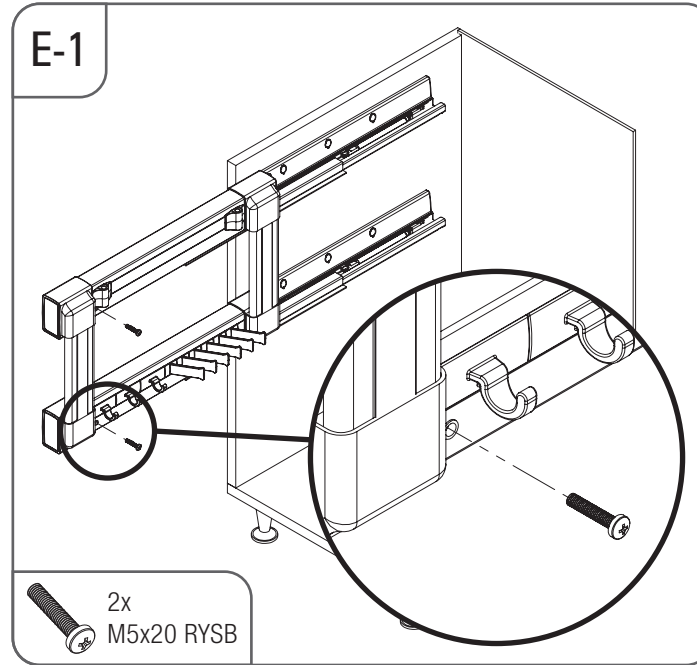

- GİZLİ RAYLI ALÜMİNYUM FONKSİYONEL KRAVATLIK - KEMERLİK MONTAJ ŞEMASI (SOL)
- UNDERMOUNT RAIL ALUMINIUM FUNCTIONAL TIE-BELT RACK MOUNTING INSTRUCTIONS (LEFT)

STARAX

- GİZLİ RAYLI ALÜMİNYUM FONKSİYONEL KRAVATLIK - KEMERLIK MONTAJ ŞEMASI (SAĞ)
- UNDERMOUNT RAIL ALUMINIUM FUNCTIONAL TIE-BELT RACK MOUNTING INSTRUCTIONS (RIGHT)