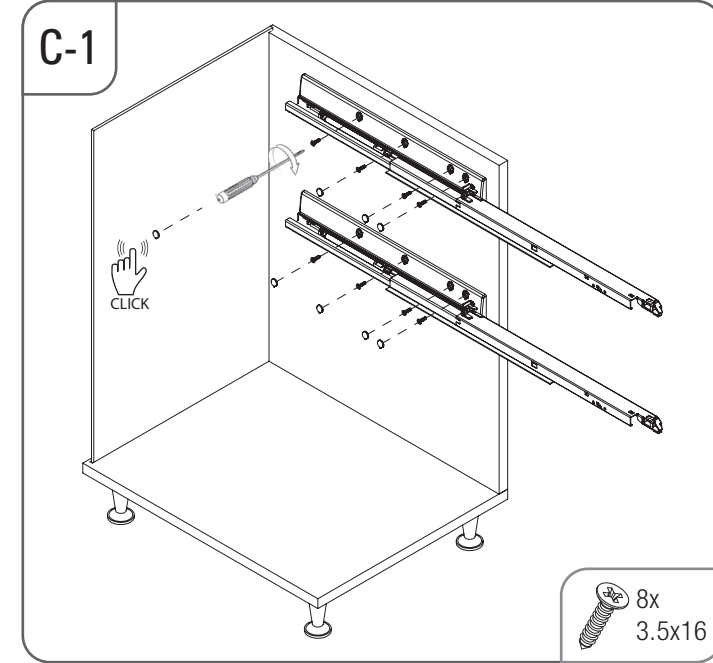

- GİZLİ RAYLI ALÜMİNYUM FONKSİYONEL KRAVATLIK - KEMERLIK MONTAJ ŞEMASI (SAĞ)
- UNDERMOUNT RAIL ALUMINIUM FUNCTIONAL TIE-BELT RACK MOUNTING INSTRUCTIONS (RIGHT)

STARAX

A-1

B-1

C-1

D-1

E-1

E-2