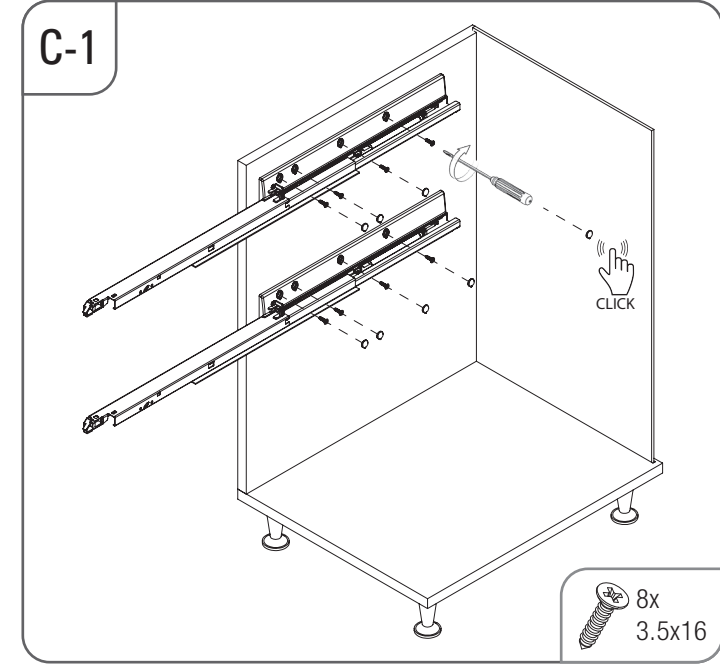

- GİZLİ RAYLI ALÜMİNYUM FONKSİYONEL KRAVATLIK - KEMERLİK MONTAJ ŞEMASI (SOL)
- UNDERMOUNT RAIL ALUMINIUM FUNCTIONAL TIE-BELT RACK MOUNTING INSTRUCTIONS (LEFT)

STARAX

- GİZLİ RAYLI ALÜMİNYUM FONKSİYONEL KRAVATLIK - KEMERLIK MONTAJ ŞEMASI (SAĞ)
- UNDERMOUNT RAIL ALUMINIUM FUNCTIONAL TIE-BELT RACK MOUNTING INSTRUCTIONS (RIGHT)