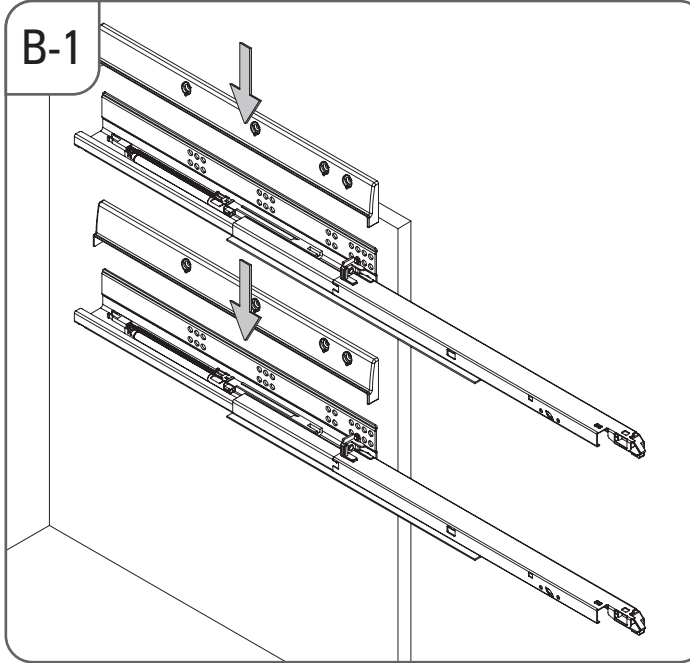

- GİZLİ RAYLI ALÜMİNYUM FONKSİYONEL KRAVATLIK - KEMERLIK MONTAJ ŞEMASI (SAĞ)
- UNDERMOUNT RAIL ALUMINIUM FUNCTIONAL TIE-BELT RACK MOUNTING INSTRUCTIONS (RIGHT)

STARAX

A-1

B-1

C-1

D-1

E-1

E-2