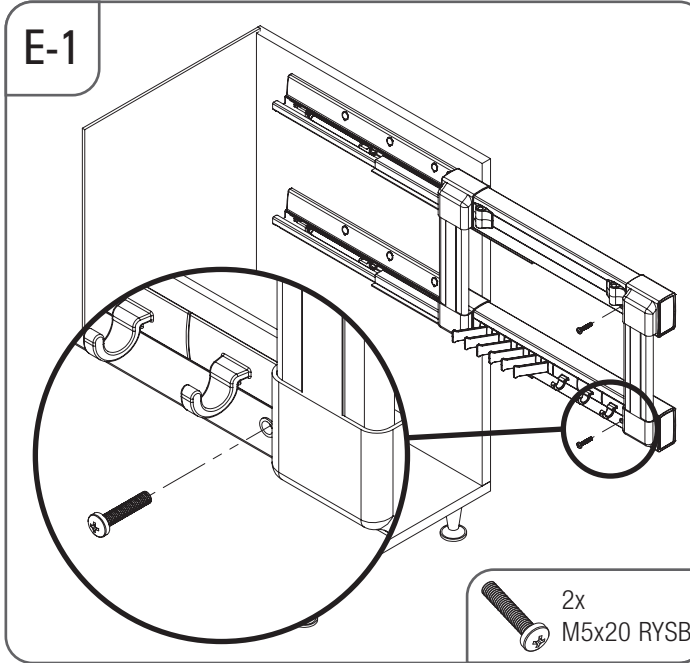

- GİZLİ RAYLI ALÜMİNYUM FONKSİYONEL KRAVATLIK - KEMERLIK MONTAJ ŞEMASI (SAĞ)
- UNDERMOUNT RAIL ALUMINIUM FUNCTIONAL TIE-BELT RACK MOUNTING INSTRUCTIONS (RIGHT)

STARAX

A-1

B-1

C-1

D-1

E-1

E-2