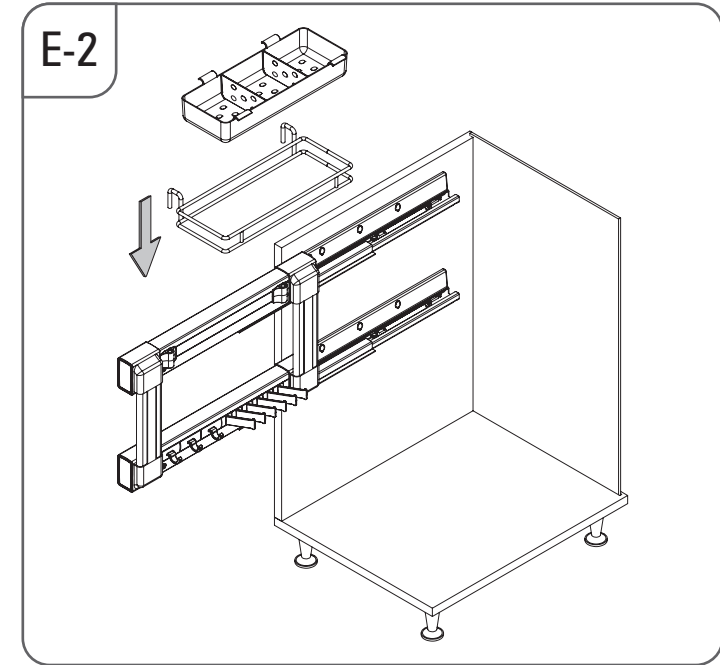

- GİZLİ RAYLI ALÜMİNYUM FONKSİYONEL KRAVATLIK - KEMERLİK MONTAJ ŞEMASI (SOL)
- UNDERMOUNT RAIL ALUMINIUM FUNCTIONAL TIE-BELT RACK MOUNTING INSTRUCTIONS (LEFT)

STARAX

- GİZLİ RAYLI ALÜMİNYUM FONKSİYONEL KRAVATLIK - KEMERLIK MONTAJ ŞEMASI (SAĞ)
- UNDERMOUNT RAIL ALUMINIUM FUNCTIONAL TIE-BELT RACK MOUNTING INSTRUCTIONS (RIGHT)