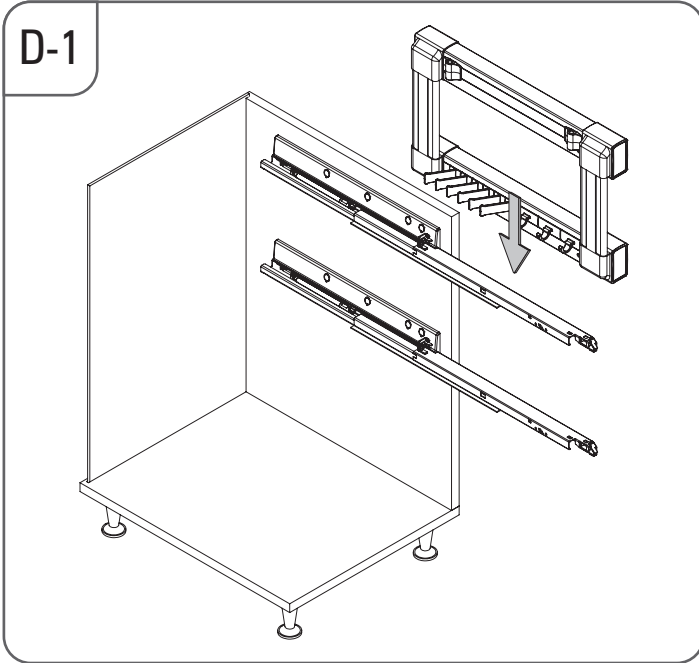

- GİZLİ RAYLI ALÜMİNYUM FONKSİYONEL KRAVATLIK - KEMERLIK MONTAJ ŞEMASI (SAĞ)
- UNDERMOUNT RAIL ALUMINIUM FUNCTIONAL TIE-BELT RACK MOUNTING INSTRUCTIONS (RIGHT)

STARAX

A-1

B-1

C-1

D-1

E-1

E-2