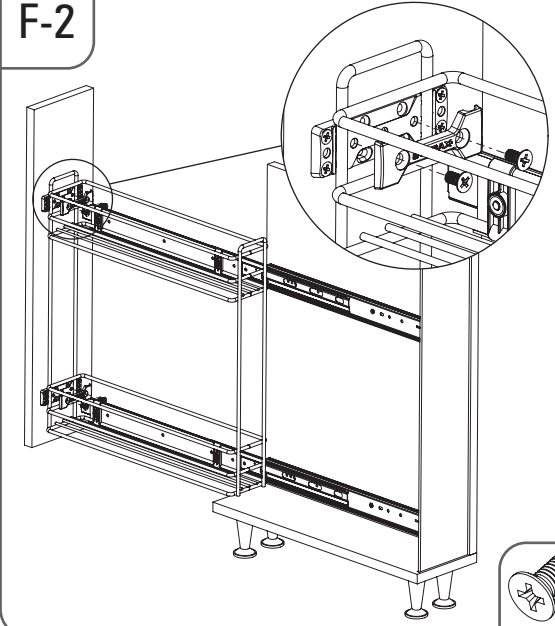

E-1

- YANDAN TELESKOPIK RAYLI ŞİŞELİK MONTAJ ŞEMASI (KROM)
- BOTTLE HOLDER WITH SIDE TELESCOPIC RAIL MOUNTING INSTRUCTIONS (CHROME)

E-2

F-1

8x  
3.5x16

F-2

4x YHB  
M6x12

F-3

4x YSB  
M6x10

F-4

G-1

MENTEŞELİ KAPAK  
WITH HINGE

8x Support  
Part (Thin)

8x Support  
Part (Thick)

8x  
4x25