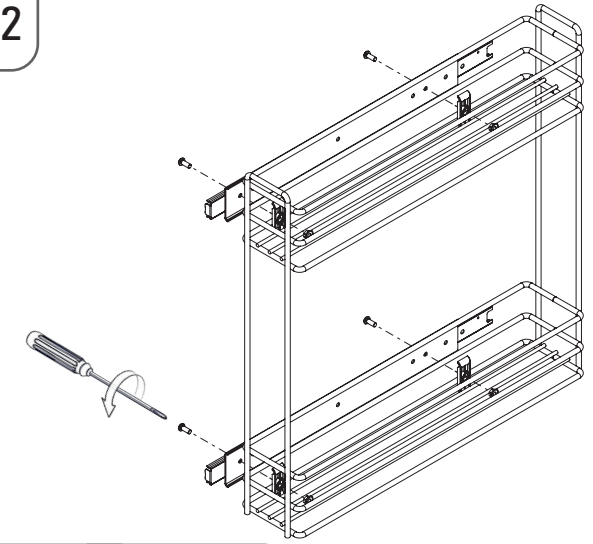

A-1

B-1

B-2

4x YSB  
M5x12

4x  
NUT

C-1

D-1

6x  
3.5x16

E-1

- YANDAN TELESKOPIK RAYLI ŞİŞELİK MONTAJ ŞEMASI (KROM)
- BOTTLE HOLDER WITH SIDE TELESCOPIC RAIL MOUNTING INSTRUCTIONS (CHROME)

E-2

F-1

8x  
3.5x16

F-2

4x YHB  
M6x12

F-3

4x YSB  
M6x10

F-4

G-1

MENTEŞELİ KAPAK  
WITH HINGE

8x Support  
Part (Thin)

8x Support  
Part (Thick)

8x  
4x25