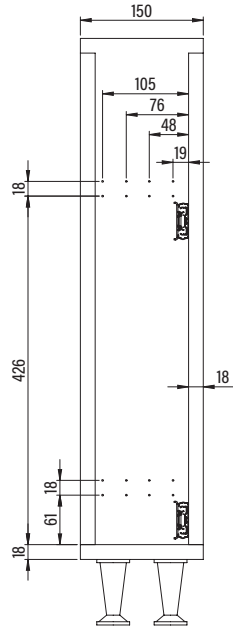

A-1

B-1

B-2

4x YSB  
M5x12

4x  
NUT

C-1

D-1

6x  
3.5x16

E-1

- YANDAN TELESKOPIK RAYLI ŞİŞELİK MONTAJ ŞEMASI (KROM)
- BOTTLE HOLDER WITH SIDE TELESCOPIC RAIL MOUNTING INSTRUCTIONS (CHROME)

E-2

F-1

8x  
3.5x16

F-2

4x YHB  
M6x12

F-3

4x YSB  
M6x10

F-4

G-1

MENTEŞELİ KAPAK  
WITH HINGE

8x Support  
Part (Thin)

8x Support  
Part (Thick)

8x  
4x25