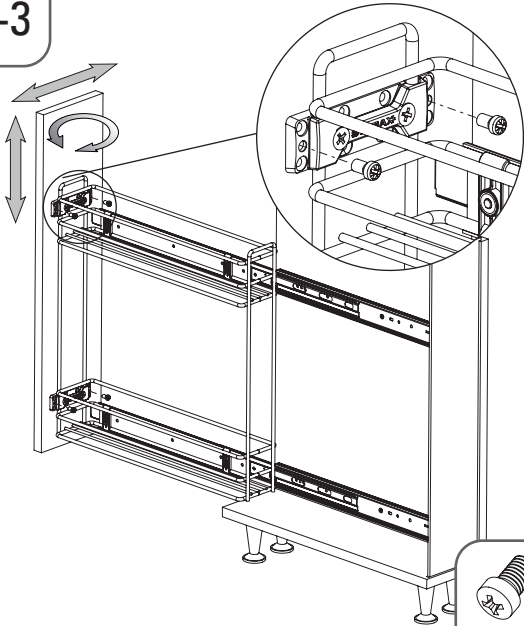

E-1

- YANDAN TELESKOPIK RAYLI ŞİŞELİK MONTAJ ŞEMASI (KROM)
- BOTTLE HOLDER WITH SIDE TELESCOPIC RAIL MOUNTING INSTRUCTIONS (CHROME)

E-2

F-1

8x  
3.5x16

F-2

4x YHB  
M6x12

F-3

4x YSB  
M6x10

F-4

G-1

MENTEŞELİ KAPAK  
WITH HINGE

8x Support  
Part (Thin)

8x Support  
Part (Thick)

8x  
4x25