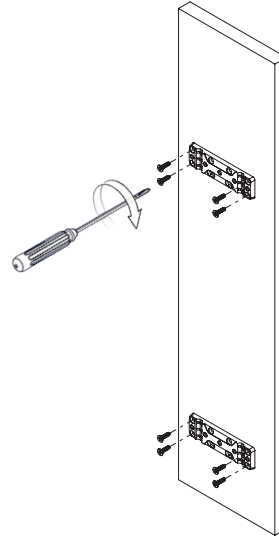

E-1

- YANDAN TELESKOPIK RAYLI ŞİŞELİK MONTAJ ŞEMASI (KROM)
- BOTTLE HOLDER WITH SIDE TELESCOPIC RAIL MOUNTING INSTRUCTIONS (CHROME)

E-2

F-1

8x  
3.5x16

F-2

4x YHB  
M6x12

F-3

4x YSB  
M6x10

F-4

G-1

MENTEŞELİ KAPAK  
WITH HINGE

8x Support  
Part (Thin)

8x Support  
Part (Thick)

8x  
4x25