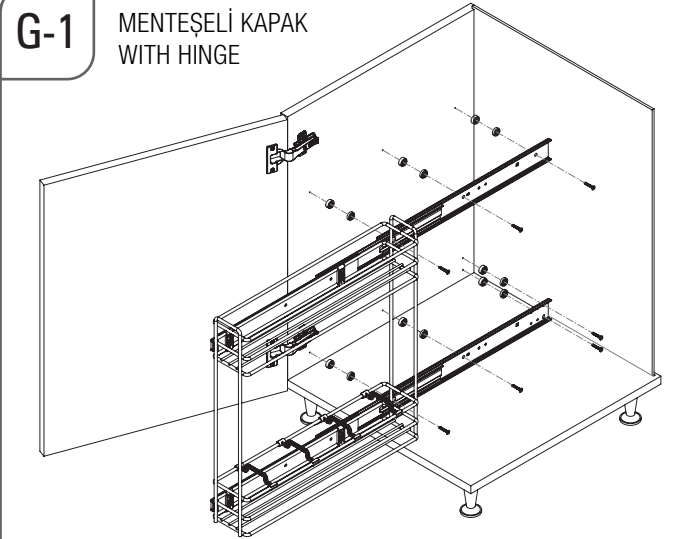

E-1

- YANDAN TELESKOPIK RAYLI ŞİŞELİK MONTAJ ŞEMASI (KROM)
- BOTTLE HOLDER WITH SIDE TELESCOPIC RAIL MOUNTING INSTRUCTIONS (CHROME)

E-2

F-1

8x  
3.5x16

F-2

4x YHB  
M6x12

F-3

4x YSB  
M6x10

F-4

G-1

MENTEŞELİ KAPAK  
WITH HINGE

8x Support  
Part (Thin)

8x Support  
Part (Thick)

8x  
4x25