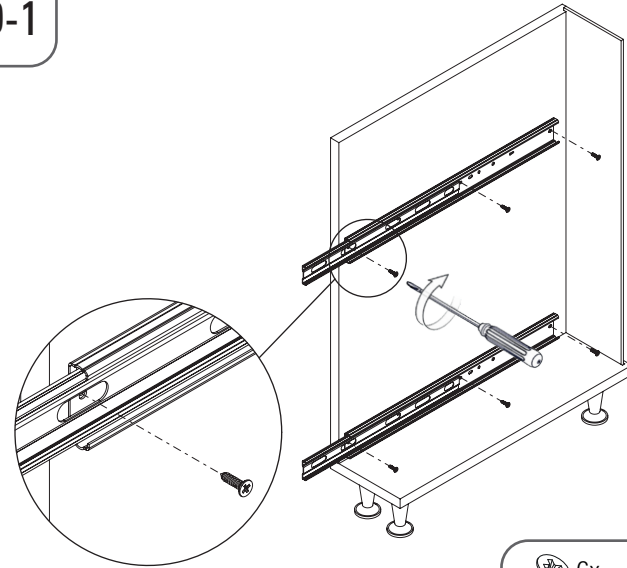

A-1

B-1

B-2

4x YSB
M5x12

4x
NUT

C-1

D-1

6x
3.5x16

E-1