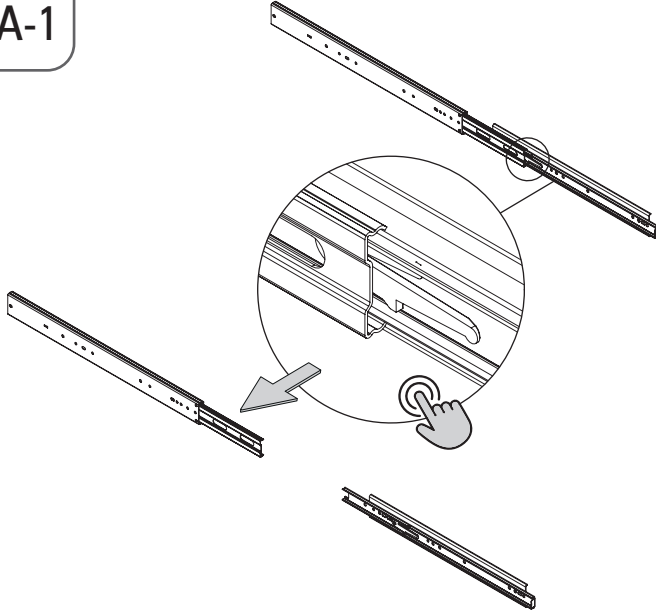

A-1

B-1

B-2

4x YSB  
M5x12

4x  
NUT

C-1

D-1

6x  
3.5x16

E-1

- YANDAN TELESKOPIK RAYLI ŞİŞELİK MONTAJ ŞEMASI (KROM)
- BOTTLE HOLDER WITH SIDE TELESCOPIC RAIL MOUNTING INSTRUCTIONS (CHROME)

E-2

F-1

8x  
3.5x16

F-2

4x YHB  
M6x12

F-3

4x YSB  
M6x10

F-4

G-1

MENTEŞELİ KAPAK  
WITH HINGE

8x Support  
Part (Thin)

8x Support  
Part (Thick)

8x  
4x25