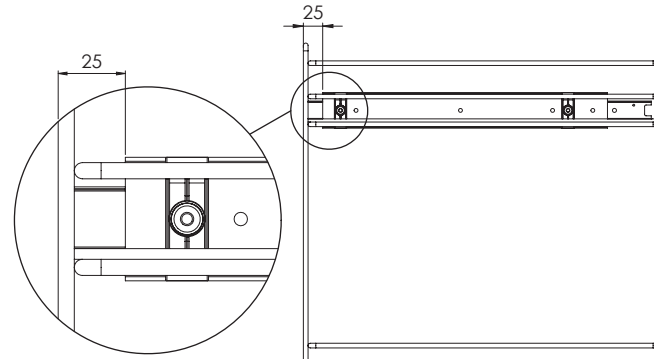

A-1

B-1

B-2

4x YSB  
M5x12

4x  
NUT

C-1

D-1

6x  
3.5x16

E-1

- YANDAN TELESKOPIK RAYLI ŞİŞELİK MONTAJ ŞEMASI (KROM)
- BOTTLE HOLDER WITH SIDE TELESCOPIC RAIL MOUNTING INSTRUCTIONS (CHROME)

E-2

F-1

8x  
3.5x16

F-2

4x YHB  
M6x12

F-3

4x YSB  
M6x10

F-4

G-1

MENTEŞELİ KAPAK  
WITH HINGE

8x Support  
Part (Thin)

8x Support  
Part (Thick)

8x  
4x25