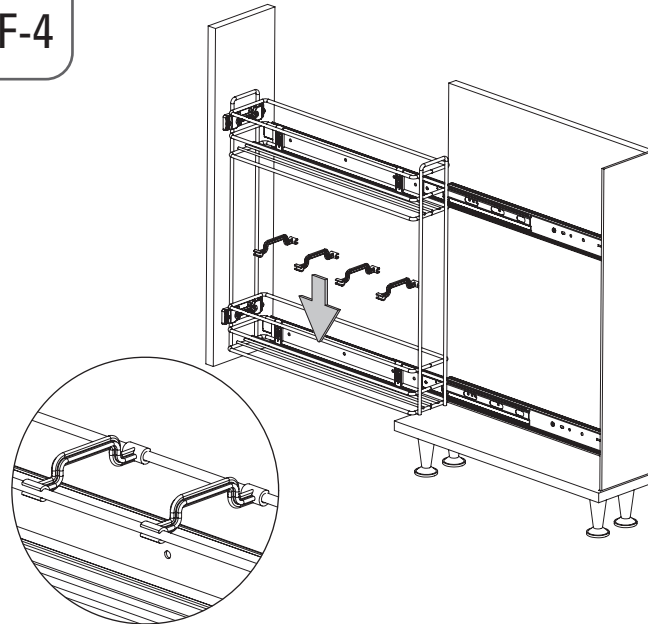

E-1

- YANDAN TELESKOPIK RAYLI ŞİŞELİK MONTAJ ŞEMASI (KROM)
- BOTTLE HOLDER WITH SIDE TELESCOPIC RAIL MOUNTING INSTRUCTIONS (CHROME)

E-2

F-1

8x  
3.5x16

F-2

4x YHB  
M6x12

F-3

4x YSB  
M6x10

F-4

G-1

MENTEŞELİ KAPAK  
WITH HINGE

8x Support  
Part (Thin)

8x Support  
Part (Thick)

8x  
4x25