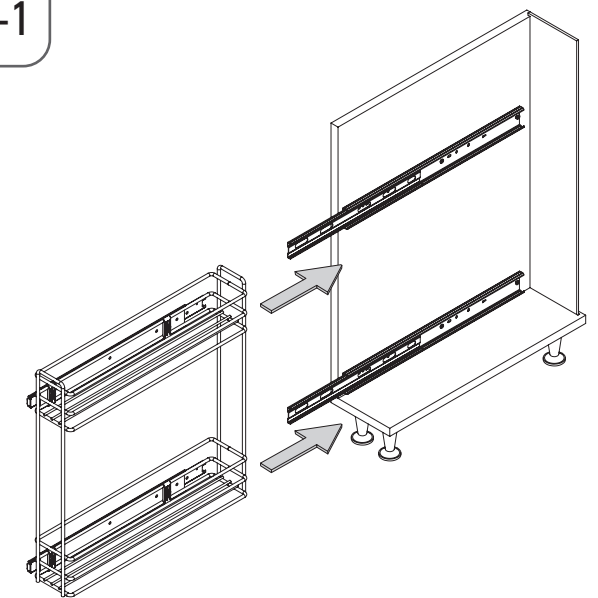

A-1

B-1

B-2

4x YSB  
M5x12

4x  
NUT

C-1

D-1

6x  
3.5x16

E-1

- YANDAN TELESKOPIK RAYLI ŞİŞELİK MONTAJ ŞEMASI (KROM)
- BOTTLE HOLDER WITH SIDE TELESCOPIC RAIL MOUNTING INSTRUCTIONS (CHROME)

E-2

F-1

8x  
3.5x16

F-2

4x YHB  
M6x12

F-3

4x YSB  
M6x10

F-4

G-1

MENTEŞELİ KAPAK  
WITH HINGE

8x Support  
Part (Thin)

8x Support  
Part (Thick)

8x  
4x25